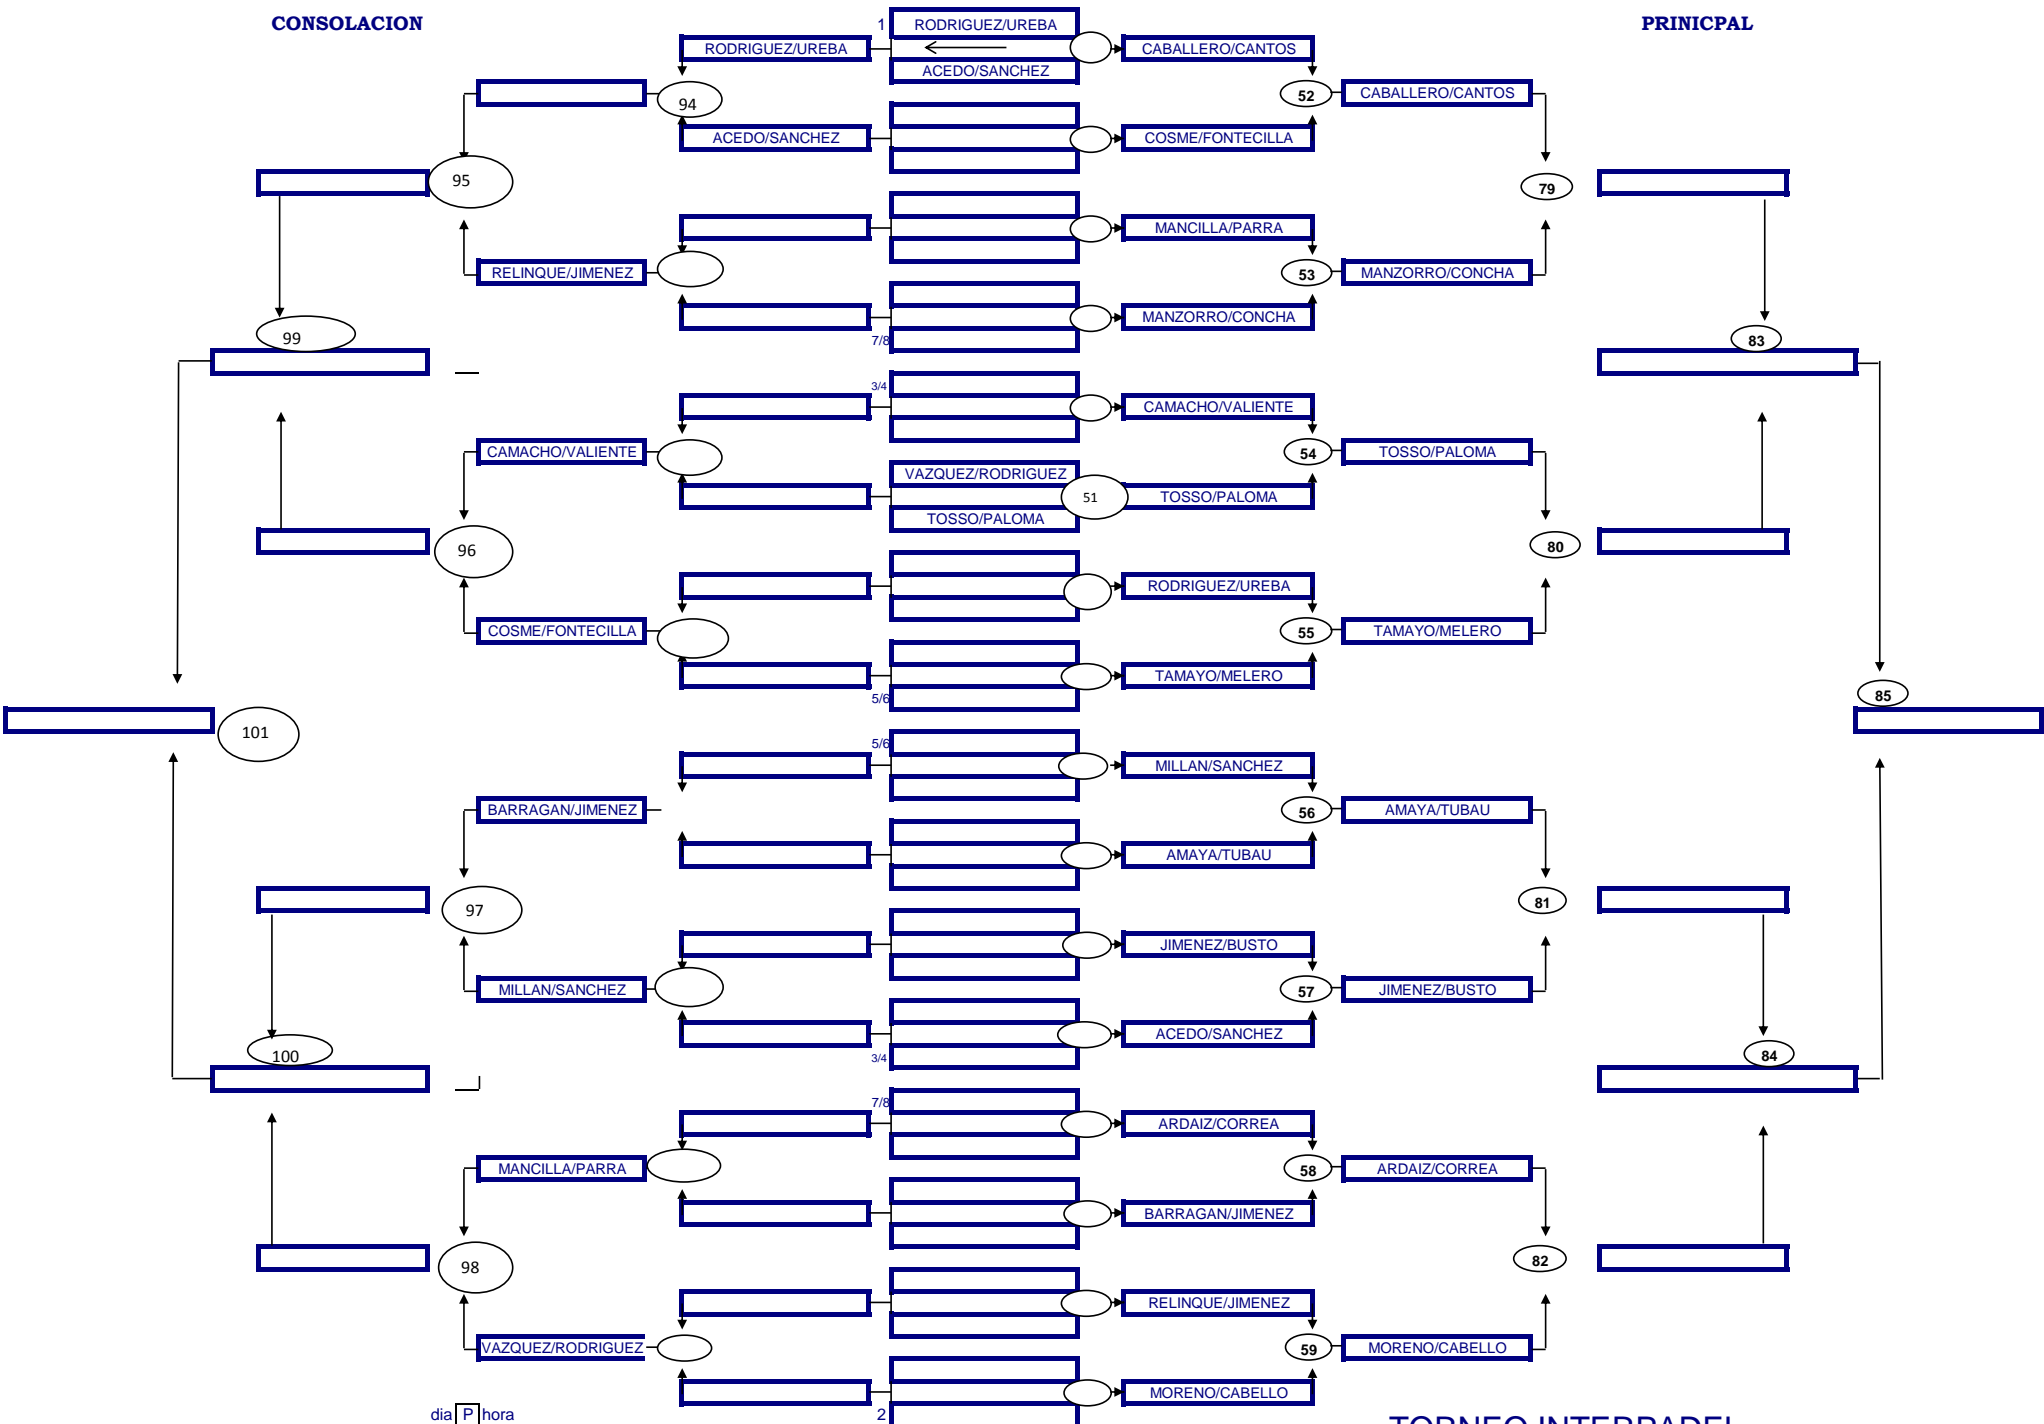

CONSOLACION

PRINCIPAL

dia [P] hora

TORNEO INTERPADEL